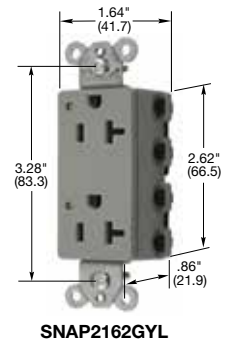

Description	Color	Catalog Number		
Specification grade, Style Line® decorator, flush, nylon face, modular receptacle which requires pigtailed connector below.	Black	SNAP2152BKA	SNAP2162BKA	
	Brown	SNAP2152A	SNAP2162A	
	Gray	SNAP2152GYA	SNAP2162GYA	
	Ivory	SNAP2152IA	SNAP2162IA	
	Light Almond	SNAP2152LAA	SNAP2162LAA	
	Red	SNAP2152RA	SNAP2162RA	
Specification grade, Style Line® decorator, flush, nylon face, modular receptacle which requires pigtailed connector below. Assembled in USA.	White	SNAP2152WA	SNAP2162WA	
	Black	SNAP2152BKNA	SNAP2162BKNA	
	Brown	SNAP2152NA	SNAP2162NA	
	Gray	SNAP2152GYNA	SNAP2162GYNA	
	Ivory	SNAP2152INA	SNAP2162INA	
	Light Almond	SNAP2152LANA	SNAP2162LANA	
Specification grade, Tamper-Resistant, Style Line® decorator, flush, nylon face, modular receptacle which requires pigtailed connector below. Assembled in USA.	Red	SNAP2152RNA	SNAP2162RNA	
	White	SNAP2152WNA	SNAP2162WNA	
	Black	SNAP2152BKTRA	SNAP2162BKTRA	
	Blue	SNAP2152BLTRA	SNAP2162BLTRA	
	Brown	SNAP2152TRA	SNAP2162TRA	
	Gray	SNAP2152GYTRA	SNAP2162GYTRA	
Specification grade, Tamper-Resistant, Split Circuit, Style Line® decorator, flush, nylon face, modular receptacle which requires pigtailed connector below. Assembled in USA.	Ivory	SNAP2152ITRA	SNAP2162ITRA	
	Light Almond	SNAP2152LATRA	SNAP2162LATRA	
	Red	SNAP2152RTRA	SNAP2162RTRA	
	White	SNAP2152WTRA	SNAP2162WTRA	
	Black	SNAP2152BKSCTRA	SNAP2162BKSCTRA	
	Blue	SNAP2152BLSCTRA	SNAP2162BLSCTRA	
Isolated ground^A, Specification grade, Tamper-Resistant.	Brown	SNAP2152SCTRA	SNAP2162SCTRA	
	Gray	SNAP2152GYSCTRA	SNAP2162GYSCTRA	
	Ivory	SNAP2152ISCTRA	SNAP2162ISCTRA	
	Light Almond	SNAP2152LASCTRA	SNAP2162LASCTRA	
	Red	SNAP2152RSCTRA	SNAP2162RSCTRA	
	White	SNAP2152WSCTRA	SNAP2162WSCTRA	
Isolated ground^A, Specification grade, with Power Indicating LED, Style Line® decorator, flush, nylon face, modular receptacle which requires pigtailed connector below. Assembled in USA.	Orange	SNAP2152IGTRA	SNAP2162IGTRA	
	Black	SNAP2152BKL	SNAP2162BKL	
	Blue	SNAP2152BLL	SNAP2162BLL	
	Brown	SNAP2152L	SNAP2162L	
	Gray	SNAP2152GYL	SNAP2162GYL	
	Ivory	SNAP2152IL	SNAP2162IL	
Isolated ground^A, Specification grade, with Power Indicating LED.	Light Almond	SNAP2152LAL	SNAP2162LAL	
	Red	SNAP2152RL	SNAP2162RL	
	White	SNAP2152WL	SNAP2162WL	
	Black	SNAP2152BKLTRA	SNAP2162BKLTRA	
	Blue	SNAP2152BLLTRA	SNAP2162BLLTRA	
	Brown	SNAP2152LTRA	SNAP2162LTRA	
Specification grade, Tamper-Resistant, Style Line® decorator, flush, nylon face, modular receptacle which requires pigtailed connector below. Assembled in USA.	Gray	SNAP2152GYLTRA	SNAP2162GYLTRA	
	Ivory	SNAP2152ILTRA	SNAP2162ILTRA	
	Light Almond	SNAP2152LALTRA	SNAP2162LALTRA	
	Red	SNAP2152RLTRA	SNAP2162RLTRA	
	White	SNAP2152WLTRA	SNAP2162WLTRA	
	Isolated ground^A, Specification grade, TR with Power Indicating LED.	Orange	SNAP2152IGLTRA	SNAP2162IGLTRA

Note: ^ASee section M additional information on isolated ground devices.
See page Tech-10 for Tamper-Resistant and LED Power Indicators descriptions.
See pages A-47 and A-48 for accessories.
See section N for wallplates.

SNAPConnect® Right Angle Pigtailed Connector

Description	Wire Type	General Use	Assembled in USA
Clear right angle terminal with 6 inch leads #12 AWG THHN/THWN-2; Polycarbonate housing material.	Solid	SNAP1RA	SNAP1RNA
	Stranded	SNAP2RA	SNAP2RNA

Note: For Assembled in USA products, must order connector with NA suffix.

Dimensions in Inches (mm)